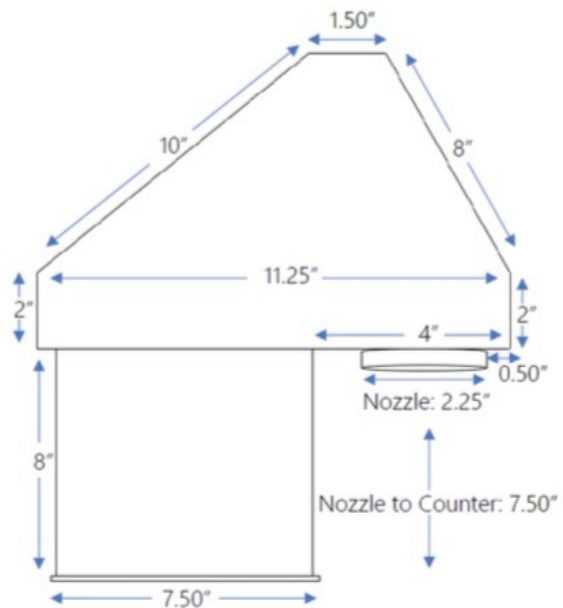

Easybar®

COCKTAIL SERVICE STATION:

- Base legs are available in 6", 8", or 10" heights.
- 304 stainless steel construction
- Removeable face plate and back panel

SELF SERVICE COCKTAIL STATION w/ 10.1" TOUCHSCREEN

FRONT VIEW

SIDE VIEW

Drawn By: KAM
DATE: Feb-28-2019
Rev: A Pg: 1 of 1

Easybar

19799 SW 95th Avenue, Suite A
Tualatin, OR 97062
503-624-6744 * www.easybar.com