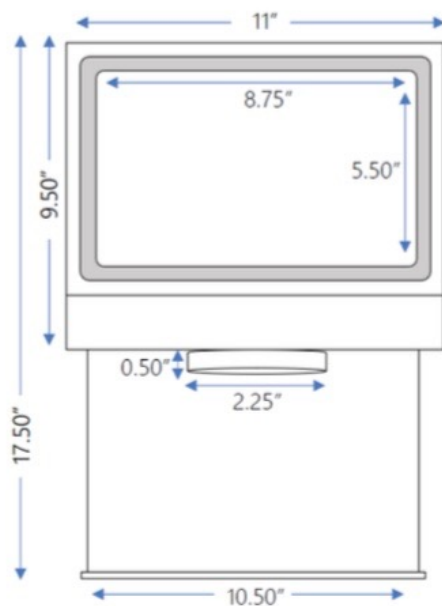

Easybar®

COCKTAIL SERVICE STATION:

- Base legs are available in 6", 8", or 10" heights.
- 304 stainless steel construction
- Removeable face plate and back panel

SELF SERVICE COCKTAIL STATION w/ 10.1" TOUCHSCREEN

FRONT VIEW

SIDE VIEW

Drawn By: KAM
DATE: Feb-28-2019
Rev: A Pg: 1 of 1

Easybar

19799 SW 95th Avenue, Suite A
Tualatin, OR 97062
503-624-6744 * www.easybar.com